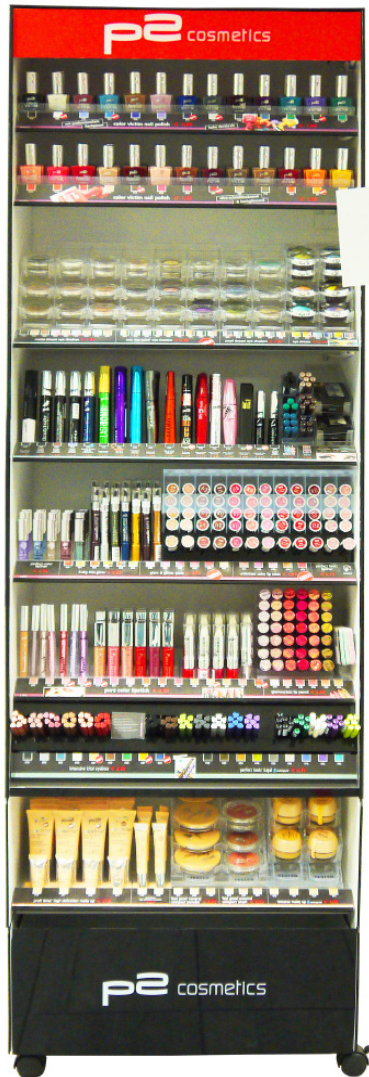

Bestseller-Sortiment Minitheke

NAILS:

- color victim nail polish

EYES:

- matte dream eye shadow
- brilliant shine eye cream
- cosmic dream eye shadow
- pearl dream eye shadow
- eye dream
- duo power mascara
- beauty insider volume mascara
- lash bomb mascara
- charmig secret mascara
- full action mascara waterproof
- 5D star mascara
- big drama! false lash effect
- day & night lash artist
- lift-up lash mascara
- zoom art mascara
- volume affair lash wonder
- perfect eyes! lash definer
- beauty insider liquid eyeliner
- full action dip eyeliner
- professional eyeliner pen
- eyebrow express
- limitless lashes
- twinkle metallic eye powder
- metallic style eye pencil
- perfect look! kajal
- intensive khol eyeliner