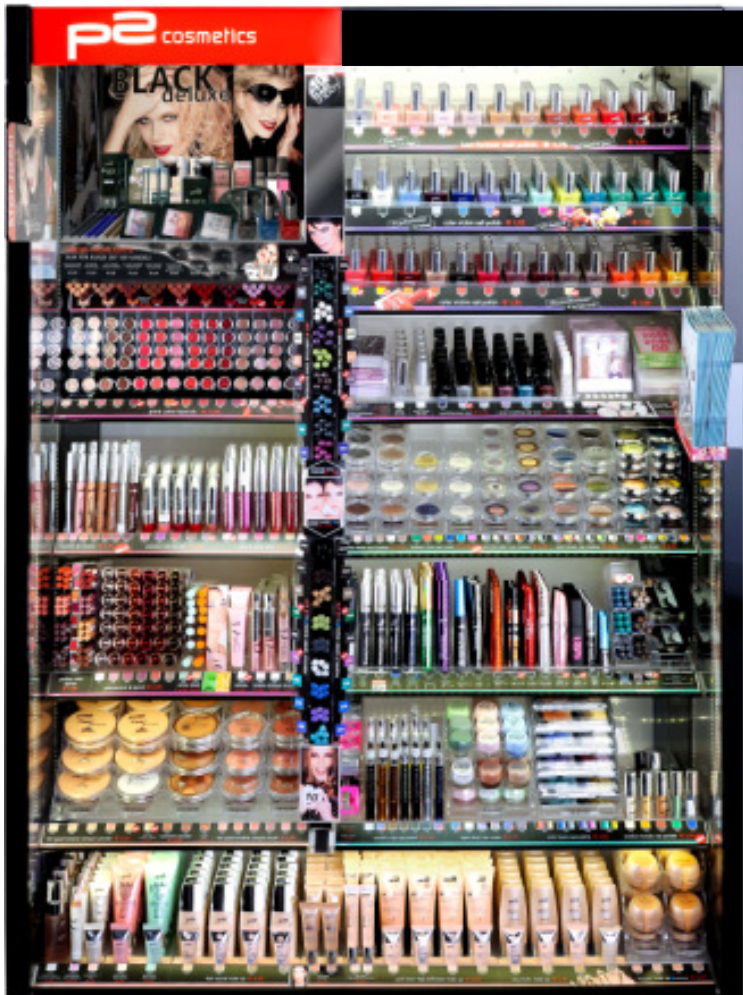

Bestseller-Sortiment Minitheke

NAILS:

- color victim nail polish

EYES:

- matte dream eye shadow
- brilliant shine eye cream
- cosmic dream eye shadow
- pearl dream eye shadow
- eye dream
- duo power mascara
- beauty insider volume mascara
- lash bomb mascara
- charmig secret mascara
- full action mascara waterproof
- 5D star mascara
- big drama! false lash effect
- day & night lash artist
- lift-up lash mascara
- zoom art mascara
- volume affair lash wonder
- perfect eyes! lash definer
- beauty insider liquid eyeliner
- full action dip eyeliner
- professional eyeliner pen
- eyebrow express
- limitless lashes
- twinkle metallic eye powder
- metallic style eye pencil
- perfect look! kajal
- intensive khol eyeliner

LIPS:

- pure color lipstick
- heavenly lip mousse
- color star lip cream
- unlimited color lip stain
- glamourazzi lip pencil
- perfect look! lip liner

FACE:

- profi time! high definition make up
- profi time! high definition concealer
- feel good mineral compact powder
- feel good mineral compact blush
- mousse make up

Komplett-Sortiment mit Limited Edition / Promotion

NAILS:

- last forever nail polish
- color victim nail polish
- kinglike beauty nail sticker
- 3D floral moments nail sticker
- nail art top coat
- matte victim top coat
- crackling top coat
- pearl crackling top coat
- miss french white tip
- miss french manicure set
- miss french nail white pen
- miss french manicure schablonen
- nail sticker endless flowers